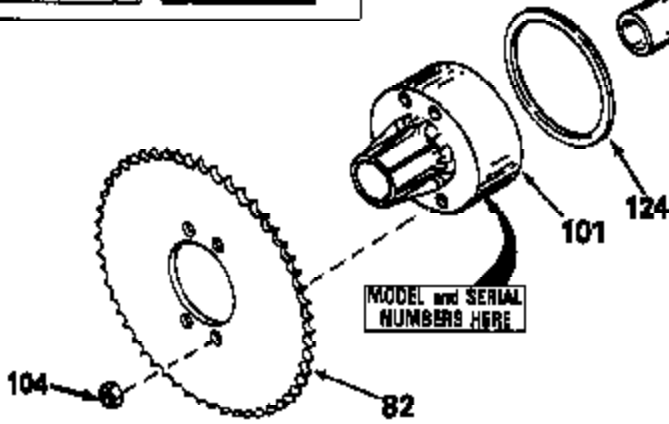

# JOIST

SICHER IST DAS:  
DAS ORIGINAL

47	48
47A	48A
47B	48B
47C	48C
47D	48D
47E	48E
47H	48H
47L	48L

47M	48M
47P	48P
47R	48R
47V	48V
47W	48W
47X	48X

Ref #	Part Number	Qty	Description
13	778067		Gear, Bevel (16 teeth)
14	778068		Gear, Pinion (16 teeth)
17	786040		Pin, Drive
26	792018		Ring, Retaining
31	780001		Washer (3/4" ID x 1-1/2" OD x 1/16" t hick)
31A	780096		Washer, Thrust
47E	774267		Axle (10-1/8" long)
48E	774268		Axle (17-5/16" long)
82	786043		Sprocket. No Teeth 54. O.D. 8.823
82	786051		Sprocket. No Teeth 60. O.D. 9.841
82	786070		Sprocket. No Teeth 48. O.D. 7.920
82	786041A		Sprocket. No Teeth 45. O.D. 7.389
82	786042	100-152	Sprocket. No Teeth 40. O.D. 6.650
90	788067B	Peerless	Grease (32 oz. bottle Bentonite greas e)
101	774073		Differential Carrier Hsg (Incl. 137)
102	774073		Differential Carrier Hsg (Incl. 139)
103	792041		Screw, 5/16-18 x 3-3/4"
104A	792061		Washer, Flat, 5/16"
104	792042		Nut, Lock, 5/16-18 (Use as required)
137	780077		Bushing (3/4" ID x 1-1/16" OD x 2-1/1 6" long)
139	780077		Bushing (3/4 ID x 1-1/16" OD x 2-1/16 " long)