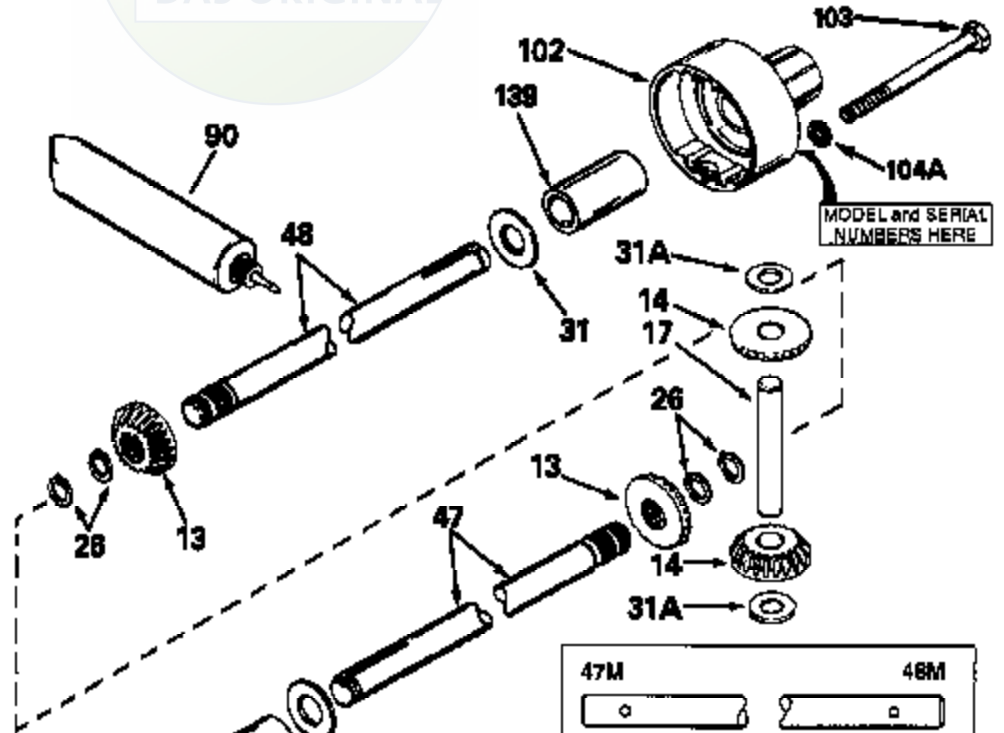

# JOIST

SICHER IST DAS:  
DAS ORIGINAL

47	48
47A	48A
47B	48B
47C	48C
47D	48D
47E	48E
47H	48H
47L	48L

47M	48M
47P	48P
47R	48R
47V	48V
47W	48W
47X	48X

Ref #	Part Number	Qty	Description
13	778067		Gear, Bevel (16 teeth)
14	778068		Gear, Pinion (16 teeth)
17	786040		Pin, Drive
26	792018		Ring, Retaining
31	780001		Washer (3/4" ID x 1-1/2" OD x 1/16" t hick)
31A	780096		Washer, Thrust
47E	774267		Axle (10-1/8" long)
48E	774268		Axle (17-5/16" long)
82	786043		Sprocket. No Teeth 54. O.D. 8.823
82	786051		Sprocket. No Teeth 60. O.D. 9.841
82	786070		Sprocket. No Teeth 48. O.D. 7.920
82	786041A		Sprocket. No Teeth 45. O.D. 7.389
82	786042	100-152	Sprocket. No Teeth 40. O.D. 6.650
90	788067B	Peerless	Grease (32 oz. bottle Bentonite greas e)
101	774073		Differential Carrier Hsg (Incl. 137)
102	774073		Differential Carrier Hsg (Incl. 139)
103	792041		Screw, 5/16-18 x 3-3/4"
104A	792061		Washer, Flat, 5/16"
104	792042		Nut, Lock, 5/16-18 (Use as required)
137	780077		Bushing (3/4" ID x 1-1/16" OD x 2-1/1 6" long)
139	780077		Bushing (3/4 ID x 1-1/16" OD x 2-1/16 " long)